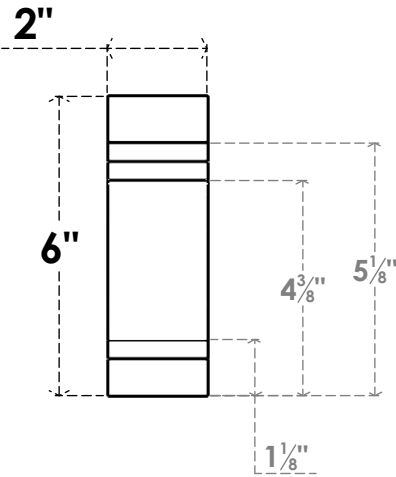

ITEM NUMBER: RFTURS020X06000X20000X006PEC00RCPR

2"W X 6"H X 20"L TIMBERTHANE ROUGH CEDAR PESCADERO FAUX WOOD SOLID RAFTER TAIL, 6"L END, PRIMED TAN

SIDE PROFILE

FRONT PROFILE

ISOMETRIC

GENERATED DATE : 03/02/2023