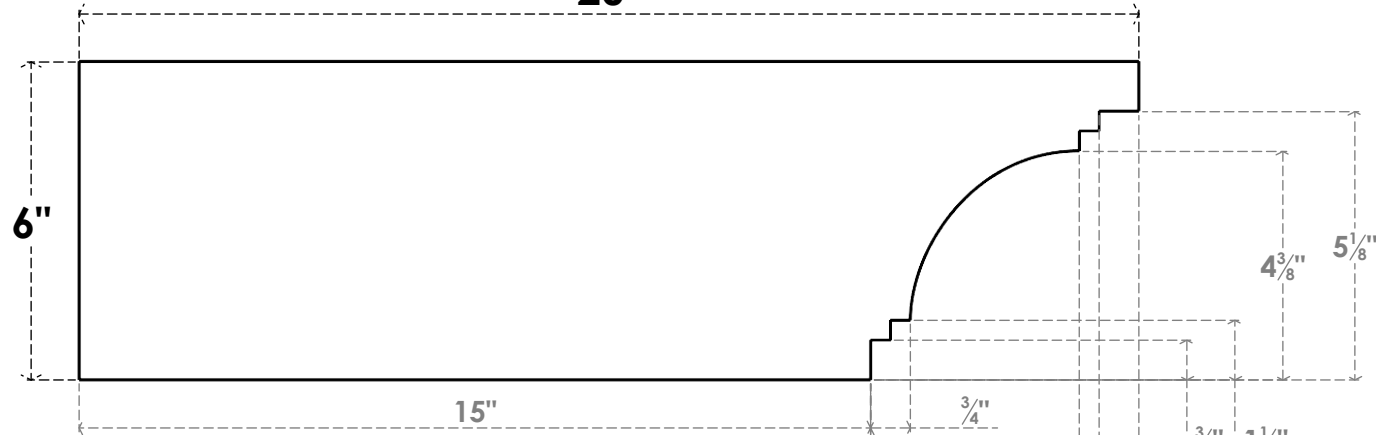

ITEM NUMBER: RFTURS020X06000X20000X006PEC00RCPR

2"W X 6"H X 20"L TIMBERTHANE ROUGH CEDAR PESCADERO FAUX WOOD SOLID RAFTER TAIL, 6"L END, PRIMED TAN

SIDE PROFILE

FRONT PROFILE

ISOMETRIC

GENERATED DATE : 03/02/2023