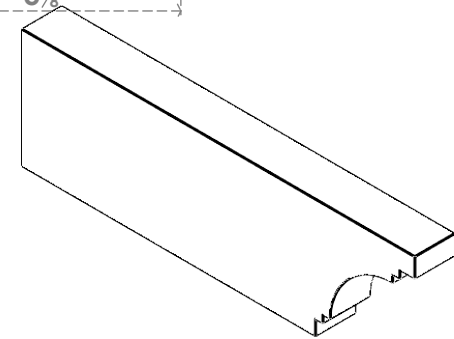

ITEM NUMBER: RFTURS020X06000X20000X006PEC00RCPR

2"W X 6"H X 20"L TIMBERTHANE ROUGH CEDAR PESCADERO FAUX WOOD SOLID RAFTER TAIL, 6"L END, PRIMED TAN

SIDE PROFILE

FRONT PROFILE

ISOMETRIC

GENERATED DATE : 03/02/2023